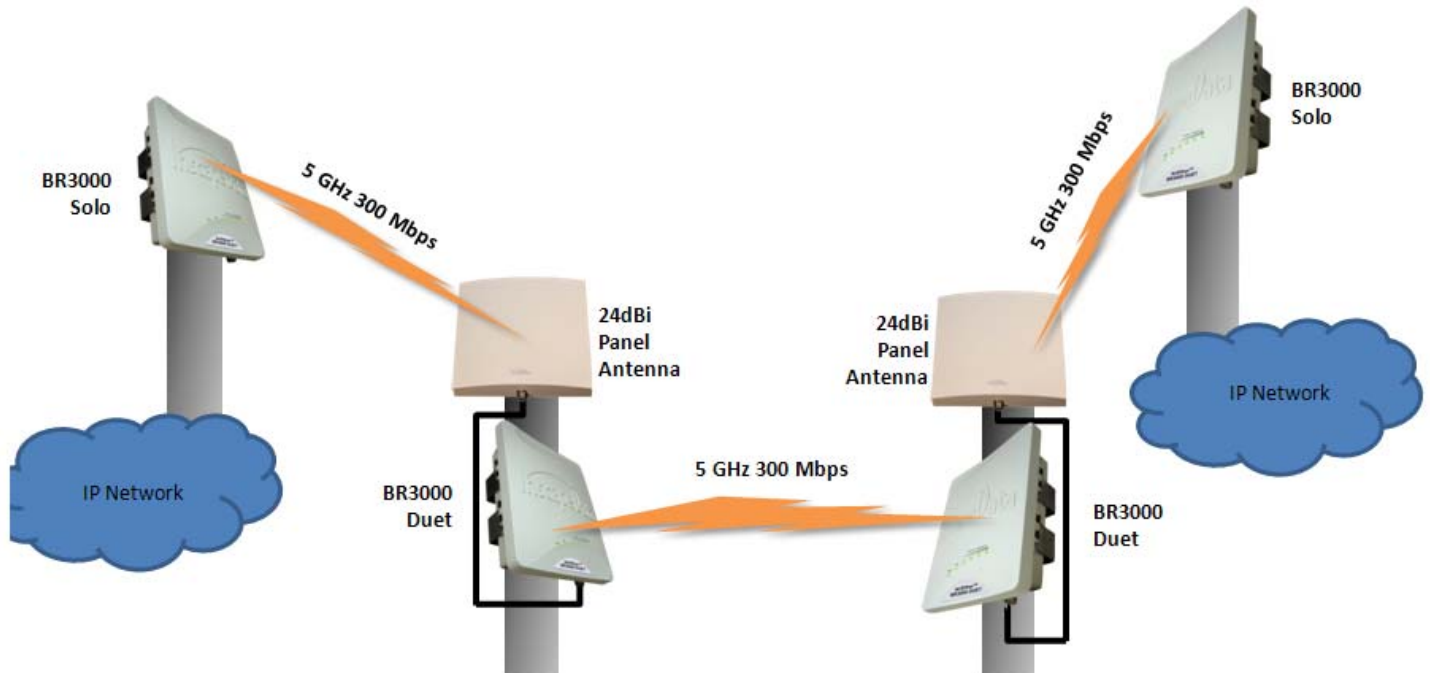

AIREETHER™ BR3000 DUET APPLICATION NOTE

System Reference Diagram

The BR3000 Duet offers two 2x2 MIMO radio. When paired with two MIMO high gain antennas, provides 600Mbps aggregated data rate, double the amount offered in the BR3000 Solo. Typical deployment looks like the following:

Applications:

1. Large Video Security Application
2. Enterprise Backhaul
3. Federal & Government
4. Education, e.g., Larger Campus
5. Carrier